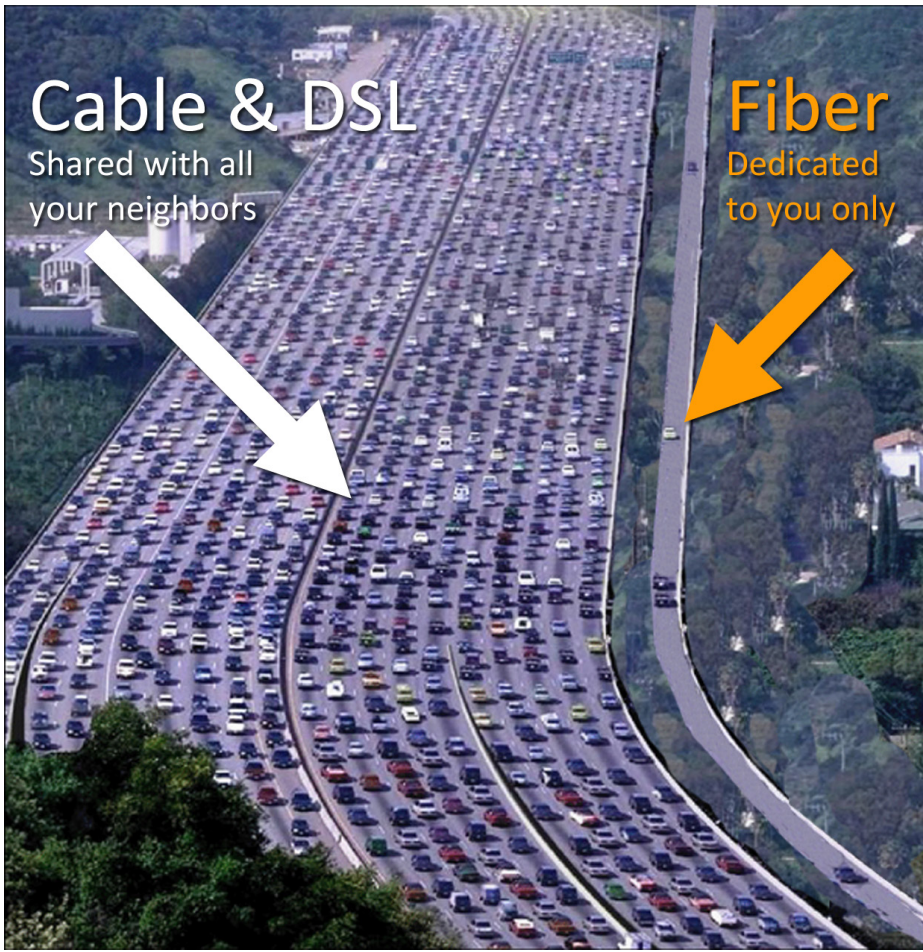

Metropark

Shared vs Dedicated Internet

FIBER WINS!!

- 24/7/365 Reliability
- Access Confidence
- Optimal Performance
- Simplified Use
- Scalable & Secure

Dedicated & Near Instantaneous Internet Connection

AT&T

verizon^v

SEGRA®

Spectrum

BLUEBIRD NETWORK

LUMEN®

COX

zipl™ fiber

Google Fiber

Fiber-optics uses light instead of electricity to transmit data, and the data capacity is much greater than that of copper or coax. The fiber-optic cable itself is made from glass or plastic which is not susceptible to electromagnetic interference like metal cables. This allows data to flow over great distances without degrading and have much less interference and energy loss compared to copper and coax. In the future, more and more of our world will be connected via fiber optics as we outgrow the old copper based infrastructures. If it's time to increase your Internet's reliability and speed, ***your business needs fiber from Metropark!!***

www.metropark.com