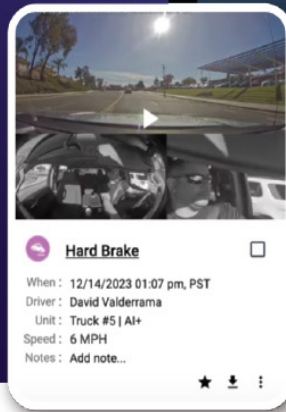

VidFleet

GPS Trackit

Miles Ahead

Experience Unparalleled
Fleet Management with
VidFleet Simplified & DSA

Where GPS Tracking Meets AI Video

Are you yearning for a solution that seamlessly integrates GPS tracking with AI video to provide real-time insights into your fleet? Look no further! VidFleet from Metropark is your answer.

All-in-One Solution

Effortlessly combine GPS Tracking with Dash cams to unlock real-time insights, all from a single device.

Simplified Installation

Say goodbye to complicated setups with our plug-and-play device. Easy peel-and-stick installation point.