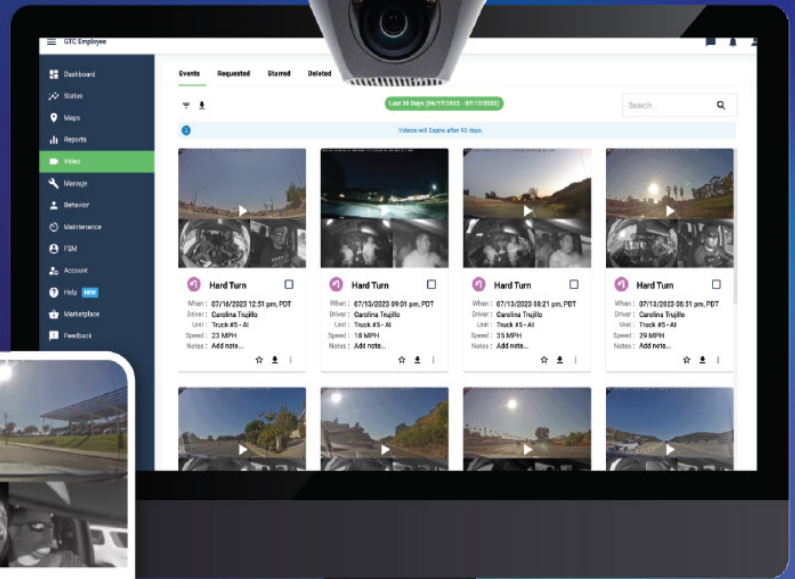

VidFleet

GPS Trackit

Miles Ahead

Experience Unparalleled
Fleet Management with
VidFleet Simplified & DSA

Where GPS Tracking Meets AI Video

Are you yearning for a solution that seamlessly integrates GPS tracking with AI video to provide real-time insights into your fleet? Look no further! VidFleet from Metropark is your answer.

All-in-One Solution

Effortlessly combine GPS Tracking with Dash cams to unlock real-time insights, all from a single device.

Simplified Installation

Say goodbye to complicated setups with our plug-and-play device. Easy peel-and-stick installation point.

Cost-Effective

Our solution eliminates the need for extra trackers, streamlining processes and saving you costs.

Simplified Installation

Say goodbye to complicated setups with our plug-and-play device. Easy peel-and-stick installation point.

Wide Applicability

Compatible with both VidFleet One and VidFleet AI+.